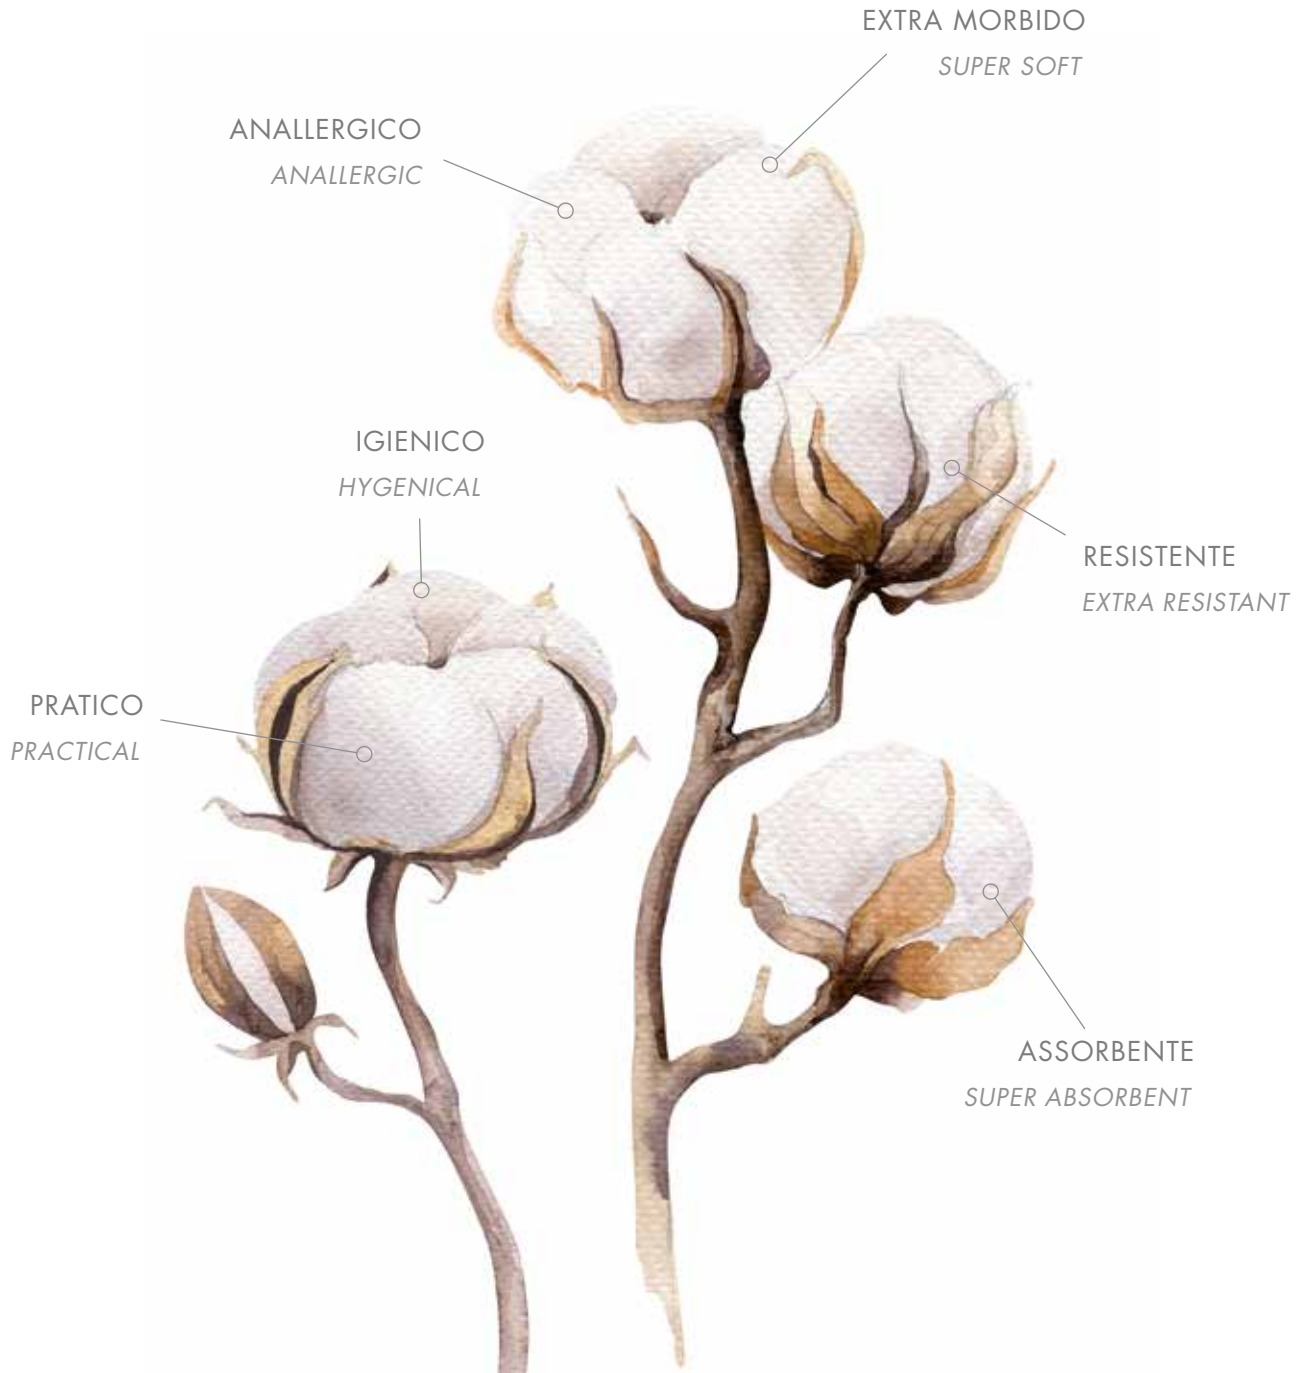

*Thanks to a new innovative technology we called idroclean®, we are able to produce a special fabric used to realize massage towels, hand towels, body towels and beach towels, all **singles use in 100% pure cotton**.*

NATUR[®]
aLL
Cotton Line

100% ORGANIC COTTON

TELO CORPO
cm 100x140

100% ORGANIC COTTON

TELO MANI

HAND TOWEL

100% ORGANIC COTTON

FORMATO SHAPE	MISURA MEASURE	CODICE CODE	COLORE COLOR	BOX
Telo Mani/ Hand Towel	cm 20x40	2450000	Bianco / White	1200 pcs
Telo Mani/ Hand Towel	cm 40x30	3650000-1/4	Bianco / White	1000 pcs

TELO MANI
cm 20x40

MORBIDISSIMO E SUPER ASSORBENTE, E' DELICATO SULLA PELLE
E LASCIA LE MANI PERFETTAMENTE ASCIUTTE CON UN SOLO
UTILIZZO.

*SUPER SOFT AND ABSORBENT, IS DELICATE ON THE SKIN AND DRY
PERFECTLY YOUR HAND AT FIRST USE.*

MORBIDISSIMO, ASSORBENTE E VERSATILE, E'
PERFETTO PER AVVOLGERE CORPO E CAPELLI.

*SUPER SOFT, ABSORBENT AND VERSATILE, IS
PERFECT TO COVER HAIR AND BODY*

TELO CORPO
cm 50x100

TELO CORPO
cm 100x140

TELO CORPO
cm 100x140